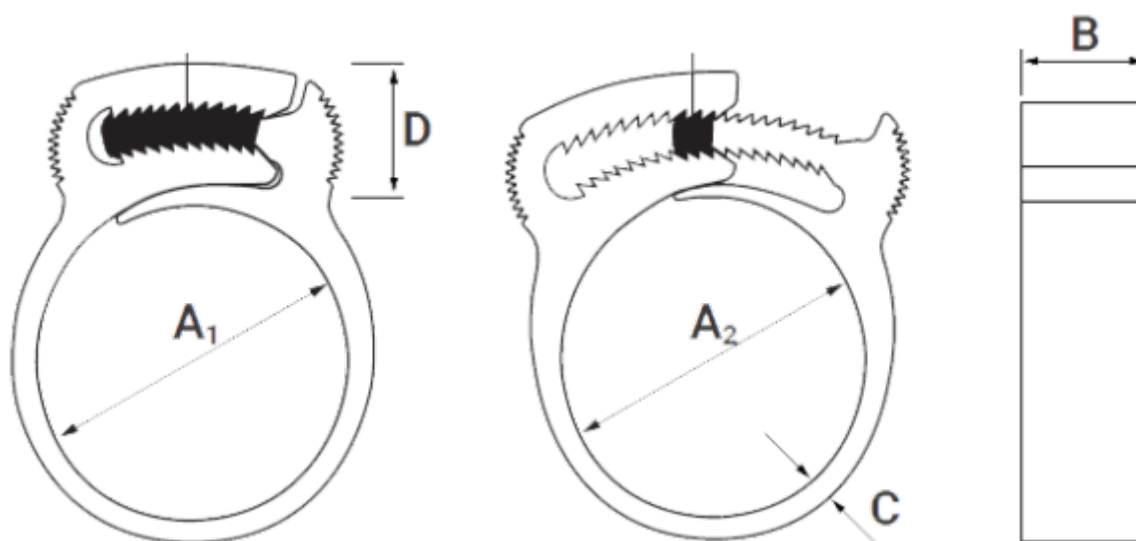

Data Sheet

Article number: 5614

Description: KLEEclips type L Ø25.1-28.2

Measures

A1 = 24.5

A2 = 28.4

B = 7.1

C = 2.1

D = 12.5

Size = L

Weight (g) = 343